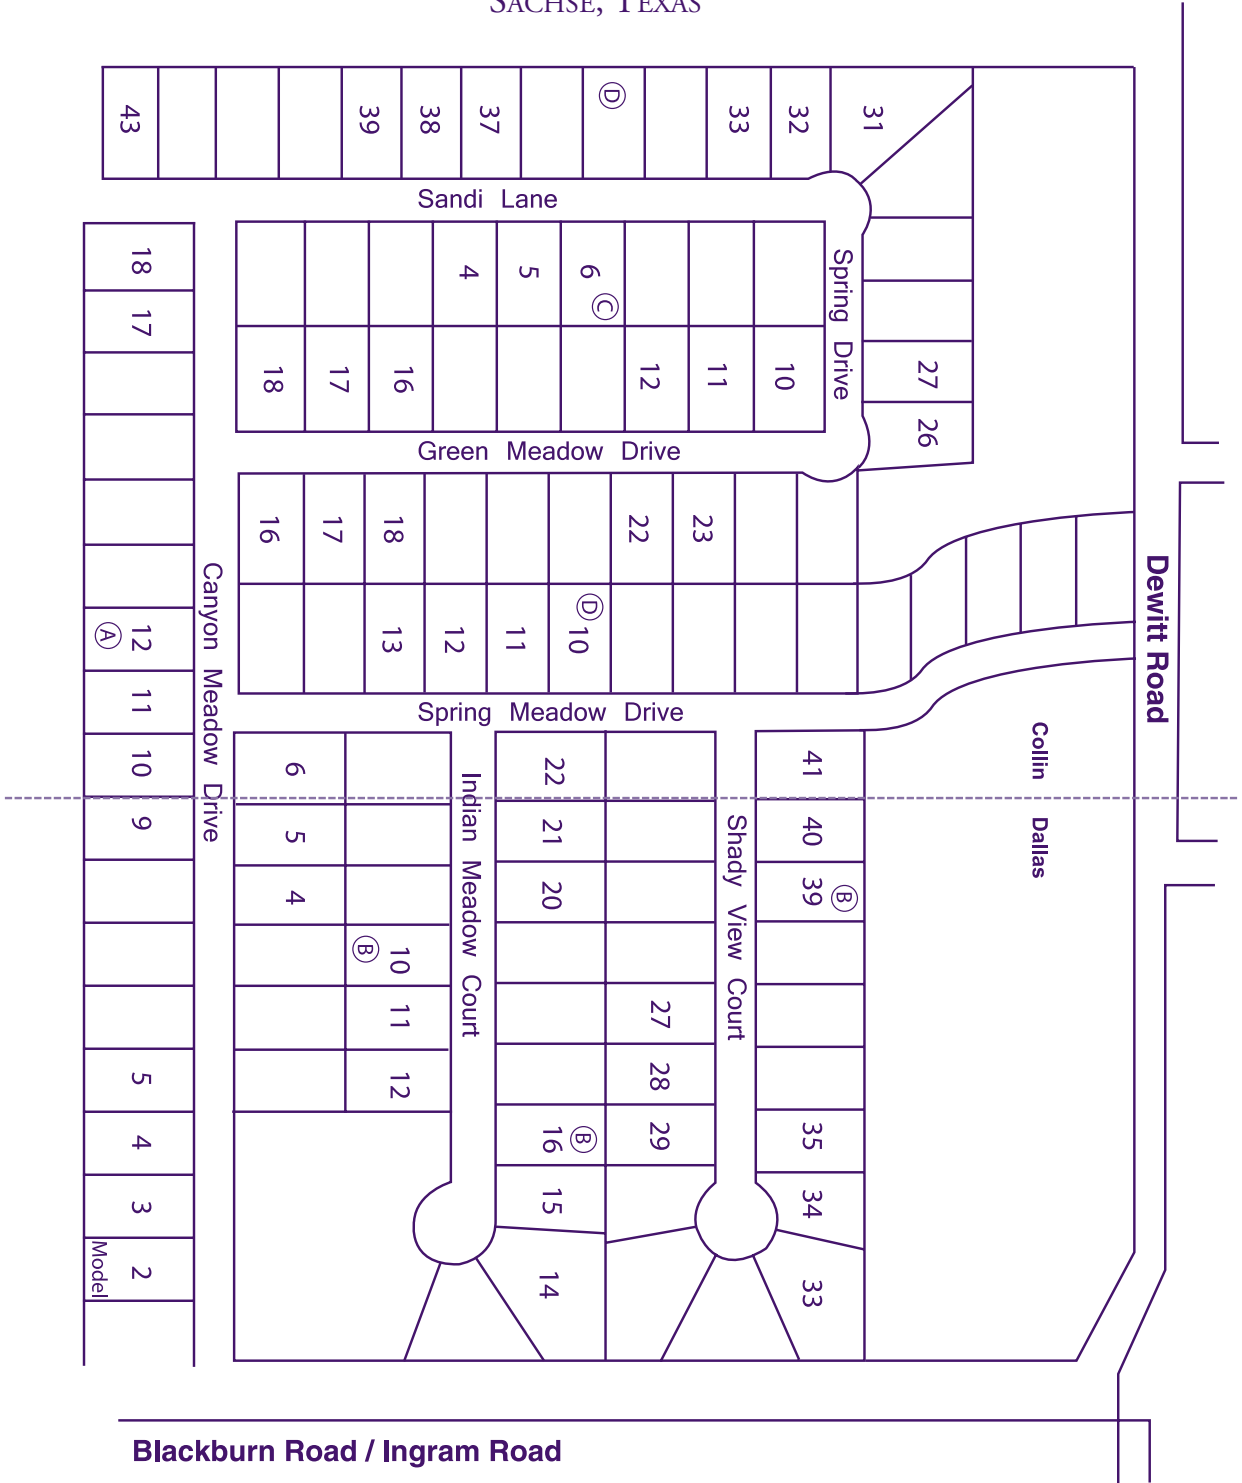

NEWCASTLE
H O M E S

SPRING MEADOW ESTATES
SACHSE, TEXAS

Blackburn Road / Ingram Road